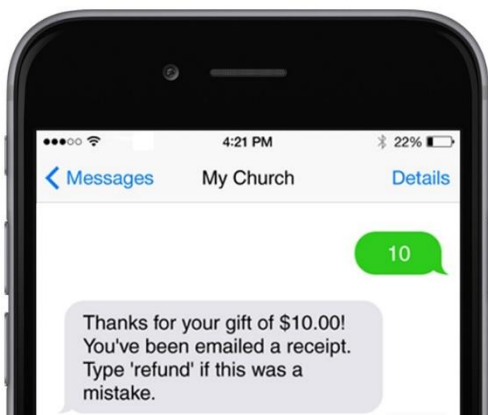

Electronic Text Giving

Text an amount to
(651) 409-5133

Contribute to Christ the Servant by text message to **651-409-5133** with the amount you want to contribute. If this is the first time you are donating by text to CSLC, you'll be sent a message that says, "It looks like you are a new giver; to begin: (link provided)." Clicking on the link, you will be asked to supply your payment method (credit card, debit card, or bank account). This payment source will then be linked with your phone number so that, in the future, all you will need to do is text in the amount. (You will not need to re-enter your payment information.)